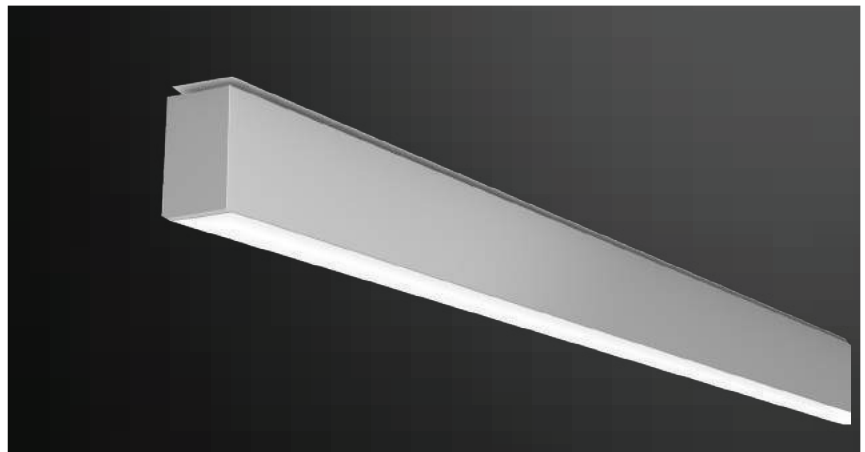

LINEAR LIGHTS

Linear Surfaced Lights

Model	SKU	Watts	Lumen	Bo x Qty
VT-7-46	20462 | 3000K WARM WHITE 20463 | 4000K DAY WHITE 20464 | 6400K WHITE	40W