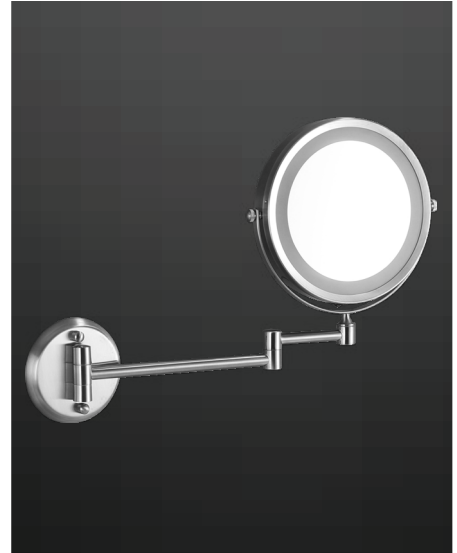

Wall Mirror Lights

- DC:5V
- CRI: >80
- 150° Beam Angle
- IP Rating:IP44
- Body Type: Plastic
- Lumen:30

Model	SKU	Watts
<u>VT-7571</u>	6628	3w